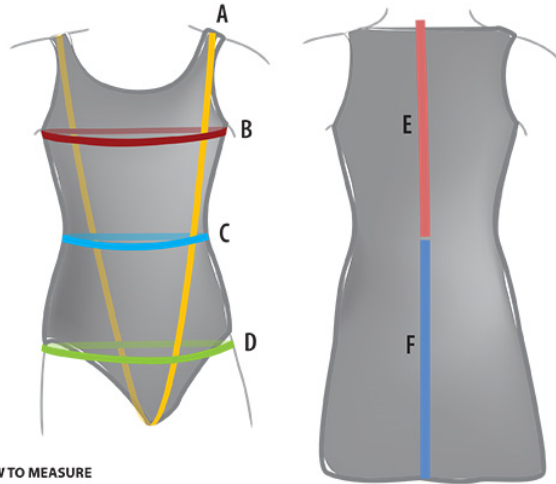

GYM NAME :		GYM ADDRESS :	
------------	--	---------------	--

Name (Last, First)	Level	Leotard Size		Name (Last, First)	Level	Leotard Size

Leotard Totals:

X-Small Child	Small Child	Intermed Child	Medium Child	Large Child	Petite Adult	Small Adult	Medium Adult	Large Adult	X-Large Adult

PLEASE EMAIL COMPLETED FORMS TO: LBARCLAY@USASPORTSPRODUCTION.COM

Motionwear Size Chart

(Measurements are in inches)

With dance, cheer or gymnastics apparel, a great fit ensures that you can excel in your practices and performances. That's why we strongly encourage you to take the time to take your measurements before placing your order. (Please note that measurements listed below are in inches!)

Dance Leotards, Tops, Bottoms, UnderWears, & Performance

HOW TO SIZE WITH A FIT KIT

How to Measure HOW TO MEASURE

- A. Girth:** Measure from the center of the shoulder, down the front, through the legs, and up the back to the starting point on the opposite shoulder.
- B. Bust/Chest:** With arms down, measure around the fullest part of the chest.
- C. Waist:** Measure around the body at the natural waistline.
- D. Hips:** Measure around the body at the fullest part of the seat.

Motionwear Gymnastics Size Chart

(Measurements are in inches)

Child	Bust	Waist	Hips	Girth
XSC	20-23	18-20	21-23	37-39
SC	22-24	19-21	22-24	40-42
IC	24-26	20-22	24-26	43-45
MC	26-28	22-24	26-28	46-48
LC	28-30	24-25	28-30	49-51
Adult	Bust	Waist	Hips	Girth
PA	31-34	25-27	31-34	52-55
SA	34-36	27-28	34-36	56-59
MA	36-38	28-29	36-38	59-62
LA	37-40	29-30	37-40	62-64
XLA	39-42	30-31	39-42	64-66